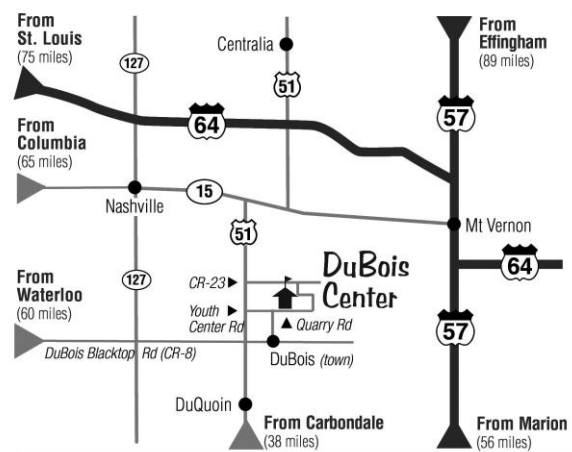

FROM THE SOUTH:

- I-57 to Mt. Vernon. West on US Rt. 15 – travel 16 miles through Ashley. Turn left (south) on US Rt. 51 and go 6½ miles to DuBois Center sign (Youth Center Road). Turn left at sign – travel 1½ miles down that road. The main entrance to DuBois Center is on the left at the signs.
- US Rt. 51 – 15 miles north of DuQuoin to DuBois Center sign. Turn right (east–Youth Center Road). Travel 1½ miles down that road. The main entrance to DuBois Center is on the left at the signs.

FROM THE EAST:

- I-64 to Mt. Vernon. West on US Rt. 15 – travel 16 miles through Ashley. Turn left (south) on US Rt. 51 and go 6½ miles to DuBois Center sign (Youth Center Road). Turn left (east) at sign – travel 1½ miles down that road. The main entrance to DuBois Center is on the left at the signs.

FROM THE WEST:

- I-64 to Exit #50 (US Rt. 127). Turn right (south) and go 3 miles into Nashville. Turn left at stoplight (only one in town) onto US Rt. 15, travel east about 7 miles. Turn right (south) onto US Rt. 51 – travel about 6½ miles to DuBois Center sign on the left. Turn left at sign (east on Youth Center Road) – travel 1½ miles down that road. The main entrance to DuBois Center is on the left at the signs.

How to get to where we are:

DuBois Center is located in Washington County Illinois, just north of the town of DuBois.

An easy 90 minute drive from St. Louis

- 17 miles southeast of Nashville
- 23 miles south of Centralia
- 23 miles southwest of Mt. Vernon
- 17 miles north of DuQuoin