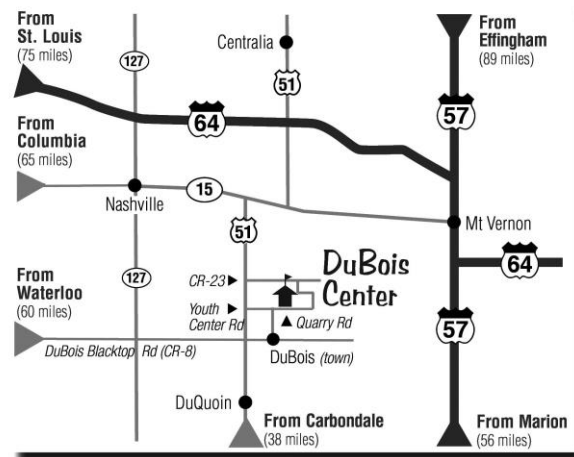

FROM THE SOUTH:

- I-57 to Mt. Vernon. West on US Rt. 15 – travel 16 miles through Ashley. Turn left (south) on US Rt. 51 and go 6½ miles to DuBois Center sign (Youth Center Road). Turn left at sign – travel 1½ miles down that road. The main entrance to DuBois Center is on the left at the signs.
- US Rt. 51 – 15 miles north of DuQuoin to DuBois Center sign. Turn right (east–Youth Center Road). Travel 1½ miles down that road. The main entrance to DuBois Center is on the left at the signs.

FROM THE EAST:

- I-64 to Mt. Vernon. West on US Rt. 15 – travel 16 miles through Ashley. Turn left (south) on US Rt. 51 and go 6½ miles to DuBois Center sign (Youth Center Road). Turn left (east) at sign – travel 1½ miles down that road. The main entrance to DuBois Center is on the left at the signs.

FROM THE WEST:

- I-64 to Exit #50 (US Rt. 127). Turn right (south) and go 3 miles into Nashville. Turn left at stoplight (only one in town) onto US Rt. 15, travel east about 7 miles. Turn right (south) onto US Rt. 51 – travel about 6½ miles to DuBois Center sign on the left. Turn left at sign (east on Youth Center Road) – travel 1½ miles down that road. The main entrance to DuBois Center is on the left at the signs.

How to get to where we are:

DuBois Center is located in Washington County Illinois, just north of the town of DuBois.

An easy 90 minute drive from St. Louis

- 17 miles southeast of Nashville
- 23 miles south of Centralia
- 23 miles southwest of Mt. Vernon
- 17 miles north of DuQuoin