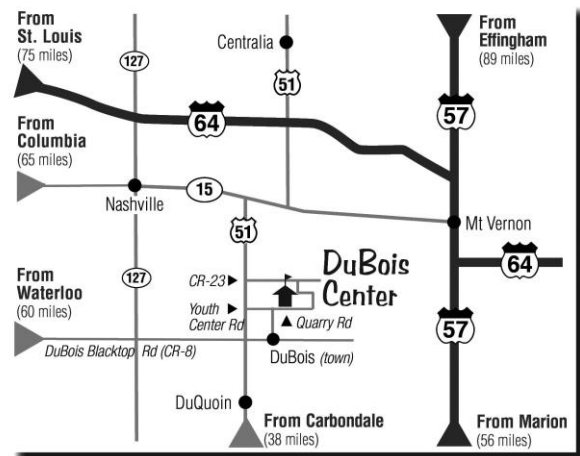

FROM THE SOUTH:

- I-57 to Mt. Vernon. West on US Rt. 15 – travel 16 miles through Ashley. Turn left (south) on US Rt. 51 and go 6½ miles to DuBois Center sign (Youth Center Road). Turn left at sign – travel 1½ miles down that road. The main entrance to DuBois Center is on the left at the signs.
- US Rt. 51 – 15 miles north of DuQuoin to DuBois Center sign. Turn right (east–Youth Center Road). Travel 1½ miles down that road. The main entrance to DuBois Center is on the left at the signs.

FROM THE EAST:

- I-64 to Mt. Vernon. West on US Rt. 15 – travel 16 miles through Ashley. Turn left (south) on US Rt. 51 and go 6½ miles to DuBois Center sign (Youth Center Road). Turn left (east) at sign – travel 1½ miles down that road. The main entrance to DuBois Center is on the left at the signs.

FROM THE WEST:

- I-64 to Exit #50 (US Rt. 127). Turn right (south) and go 3 miles into Nashville. Turn left at stoplight (only one in town) onto US Rt. 15, travel east about 7 miles. Turn right (south) onto US Rt. 51 – travel about 6½ miles to DuBois Center sign on the left. Turn left at sign (east on Youth Center Road) – travel 1½ miles down that road. The main entrance to DuBois Center is on the left at the signs.

How to get to where we are:

DuBois Center is located in Washington County Illinois, just north of the town of DuBois.

An easy 90 minute drive from St. Louis

- 17 miles southeast of Nashville
- 23 miles south of Centralia
- 23 miles southwest of Mt. Vernon
- 17 miles north of DuQuoin