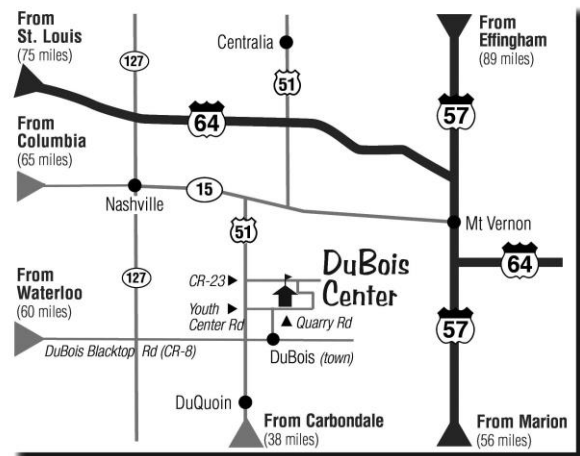

## FROM THE SOUTH:

- I-57 to Mt. Vernon. West on US Rt. 15 – travel 16 miles through Ashley. Turn left (south) on US Rt. 51 and go 6½ miles to DuBois Center sign (Youth Center Road). Turn left at sign – travel 1½ miles down that road. The main entrance to DuBois Center is on the left at the signs.
- US Rt. 51 – 15 miles north of DuQuoin to DuBois Center sign. Turn right (east–Youth Center Road). Travel 1½ miles down that road. The main entrance to DuBois Center is on the left at the signs.

## FROM THE EAST:

- I-64 to Mt. Vernon. West on US Rt. 15 – travel 16 miles through Ashley. Turn left (south) on US Rt. 51 and go 6½ miles to DuBois Center sign (Youth Center Road). Turn left (east) at sign – travel 1½ miles down that road. The main entrance to DuBois Center is on the left at the signs.

## FROM THE WEST:

- I-64 to Exit #50 (US Rt. 127). Turn right (south) and go 3 miles into Nashville. Turn left at stoplight (only one in town) onto US Rt. 15, travel east about 7 miles. Turn right (south) onto US Rt. 51 – travel about 6½ miles to DuBois Center sign on the left. Turn left at sign (east on Youth Center Road) – travel 1½ miles down that road. The main entrance to DuBois Center is on the left at the signs.

### How to get to where we are:

DuBois Center is located in Washington County Illinois, just north of the town of DuBois.

An easy 90 minute drive from St. Louis

- 17 miles southeast of Nashville
- 23 miles south of Centralia
- 23 miles southwest of Mt. Vernon
- 17 miles north of DuQuoin