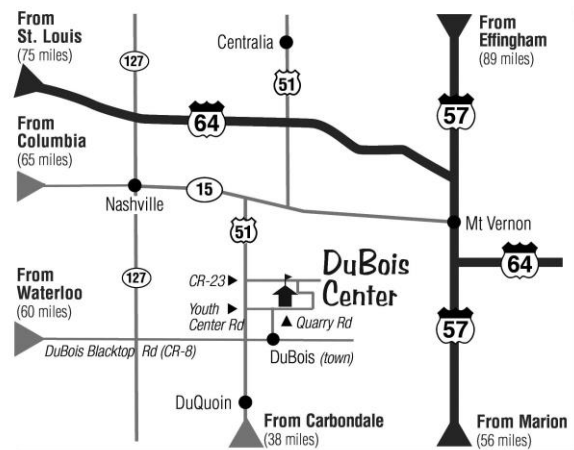

FROM THE SOUTH:

- I-57 to Mt. Vernon. West on US Rt. 15 – travel 16 miles through Ashley. Turn left (south) on US Rt. 51 and go 6½ miles to DuBois Center sign (Youth Center Road). Turn left at sign – travel 1½ miles down that road. The main entrance to DuBois Center is on the left at the signs.
- US Rt. 51 – 15 miles north of DuQuoin to DuBois Center sign. Turn right (east–Youth Center Road). Travel 1½ miles down that road. The main entrance to DuBois Center is on the left at the signs.

FROM THE EAST:

- I-64 to Mt. Vernon. West on US Rt. 15 – travel 16 miles through Ashley. Turn left (south) on US Rt. 51 and go 6½ miles to DuBois Center sign (Youth Center Road). Turn left (east) at sign – travel 1½ miles down that road. The main entrance to DuBois Center is on the left at the signs.

FROM THE WEST:

- I-64 to Exit #50 (US Rt. 127). Turn right (south) and go 3 miles into Nashville. Turn left at stoplight (only one in town) onto US Rt. 15, travel east about 7 miles. Turn right (south) onto US Rt. 51 – travel about 6½ miles to DuBois Center sign on the left. Turn left at sign (east on Youth Center Road) – travel 1½ miles down that road. The main entrance to DuBois Center is on the left at the signs.

How to get to where we are:

DuBois Center is located in Washington County Illinois, just north of the town of DuBois.

An easy 90 minute drive from St. Louis

- 17 miles southeast of Nashville
- 23 miles south of Centralia
- 23 miles southwest of Mt. Vernon
- 17 miles north of DuQuoin